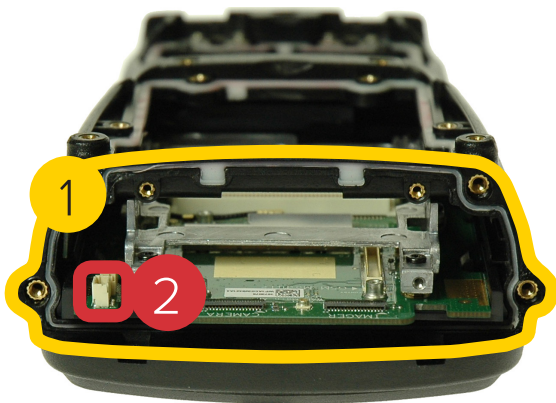

The result? A mobile computer that can meet your business needs every minute of its life. Guaranteed.

A unique modular design lets you add new features — in minutes.

The modular design of the Workabout Pro 4 lets you start with the features you need today, and upgrade to new features at any time, simply by switching modules. There is never a need to send the device back to a service depot. Simply replace the top end-cap or the back of the device, or insert an internal module, all right in your facility, in minutes.

**END CAP
MODULE
ACCESS**

1

**USB
EXPANSION
INTERFACE**

2

**100-PIN
EXPANSION
INTERFACE**

3

**BACK
COVER
MODULE
ACCESS**

4