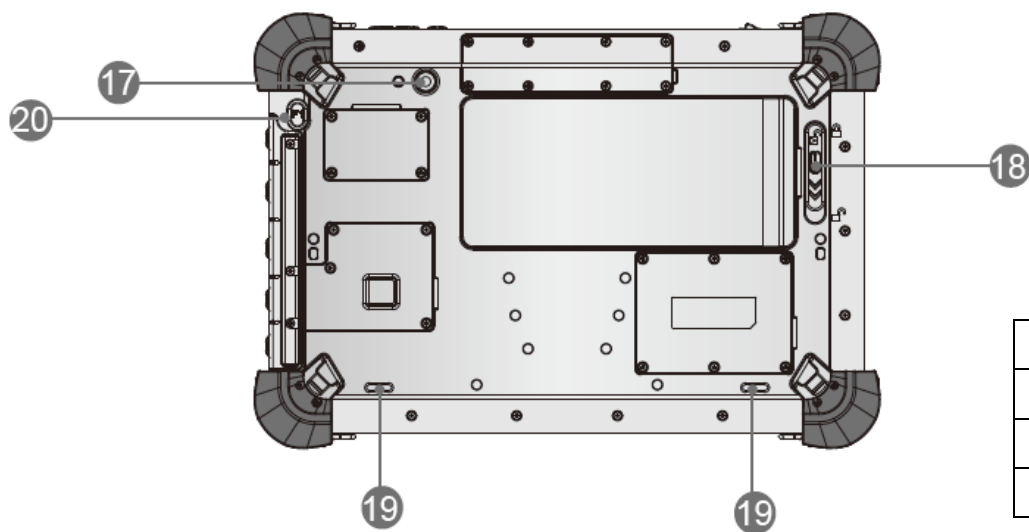

- TB162 Tablet Computer
- AC/DC adapter and AC power cord
- Quick Start Guide

Quick Start Guide

V1.3

Product View

1	Front Camera
2	Internal Microphone
3	Touch Screen
4	Headphone Jack
5	Volume Up / Volume Down Button
6	Barcode scanner (optional)
7	Power Button
8	Micro HDMI Port
9	USB 3.0 Port
10	DC-in Jack
11	Reset Hole
12	USB 3.0 Port
13	RJ-45 Connector
14	Dock Connector
15	Boss Hole