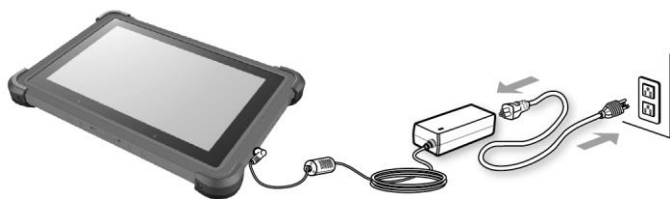

1. **CAUTION!**
2. To ensure the unit working properly, please keep all connectors away from the contaminants staying inside of them such as dust, grease, mud, and water. The negligence may cause the unit with no communication, short circuited, overheated and so on.
   - If the connector is damaged, please ensure the connector is being fully repaired before using the unit to avoid causing short circuited.