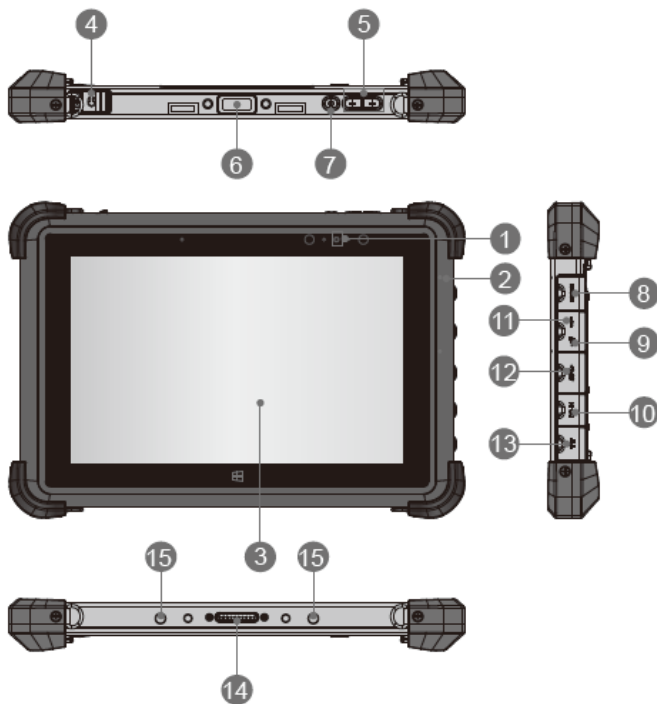

Rugged Tablet

- TB162 -

Package

Please make sure the following contents are in the TB162 gift box. If something is missing or damaged, please contact your unitech representative.

The basic package contents

- TB162 Tablet Computer
- AC/DC adapter and AC power cord
- Quick Start Guide

Quick Start Guide

V1.3

Product View

1	Front Camera
2	Internal Microphone
3	Touch Screen
4	Headphone Jack
5	Volume Up / Volume Down Button
6	Barcode scanner (optional)
7	Power Button
8	Micro HDMI Port
9	USB 3.0 Port
10	DC-in Jack
11	Reset Hole
12	USB 3.0 Port
13	RJ-45 Connector
14	Dock Connector
15	Boss Hole

17	Rear Camera
18	Battery Latch
19	Speaker
20	Barcode Scanner Trigger

Getting Started

Before starting to use the tablet PC, we would like to suggest you follow the illustrations below to begin to use the tablet PC.